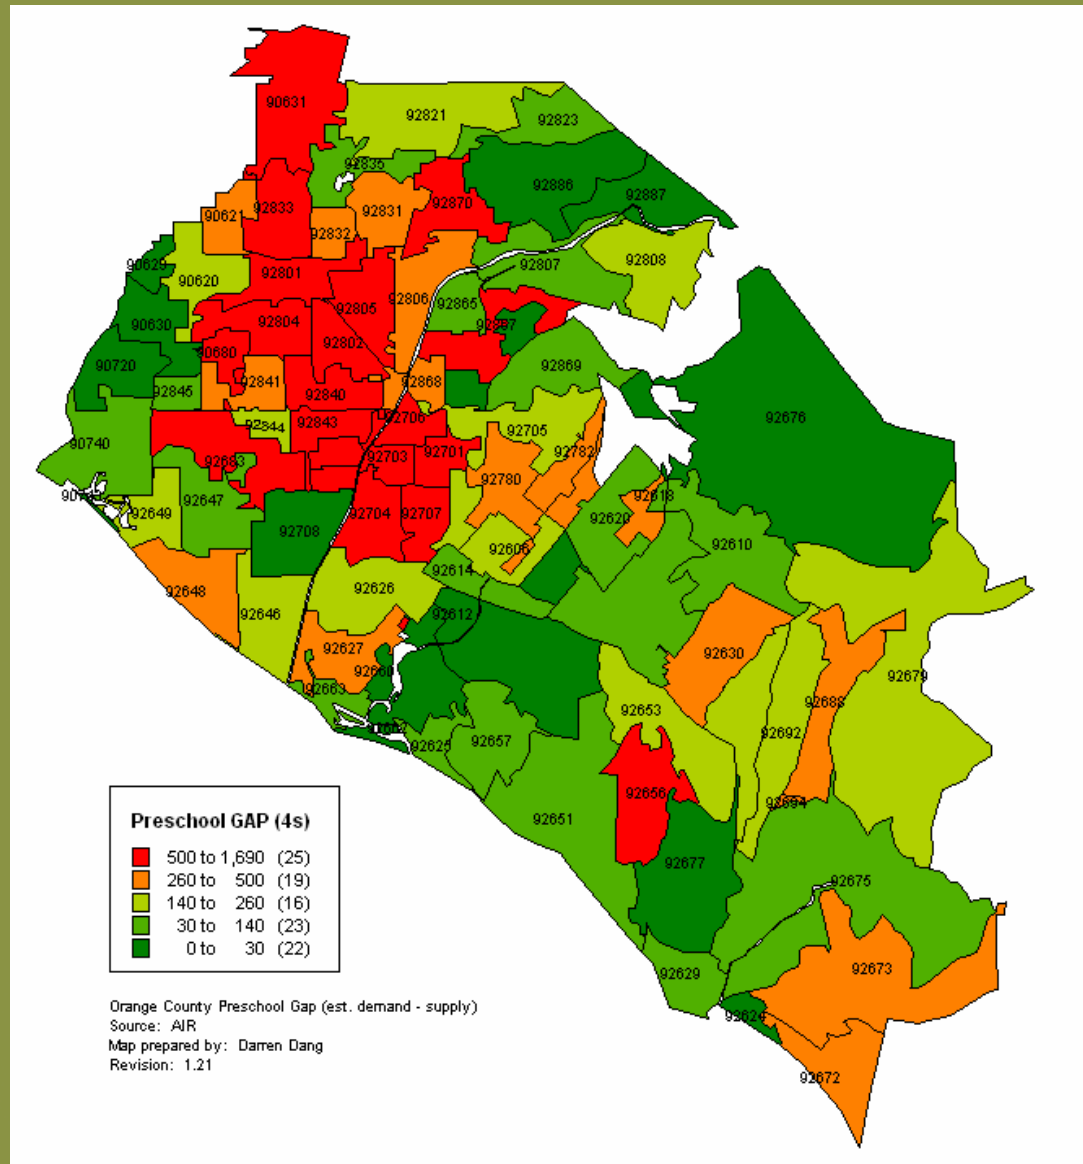

# Where are the gaps?

## Hot Zones\*

Aliso Viejo

Anaheim

Fullerton

La Habra

Garden  
Grove

Placentia

Santa Ana

Stanton

Westminster

\*Where demand is significantly greater than supply