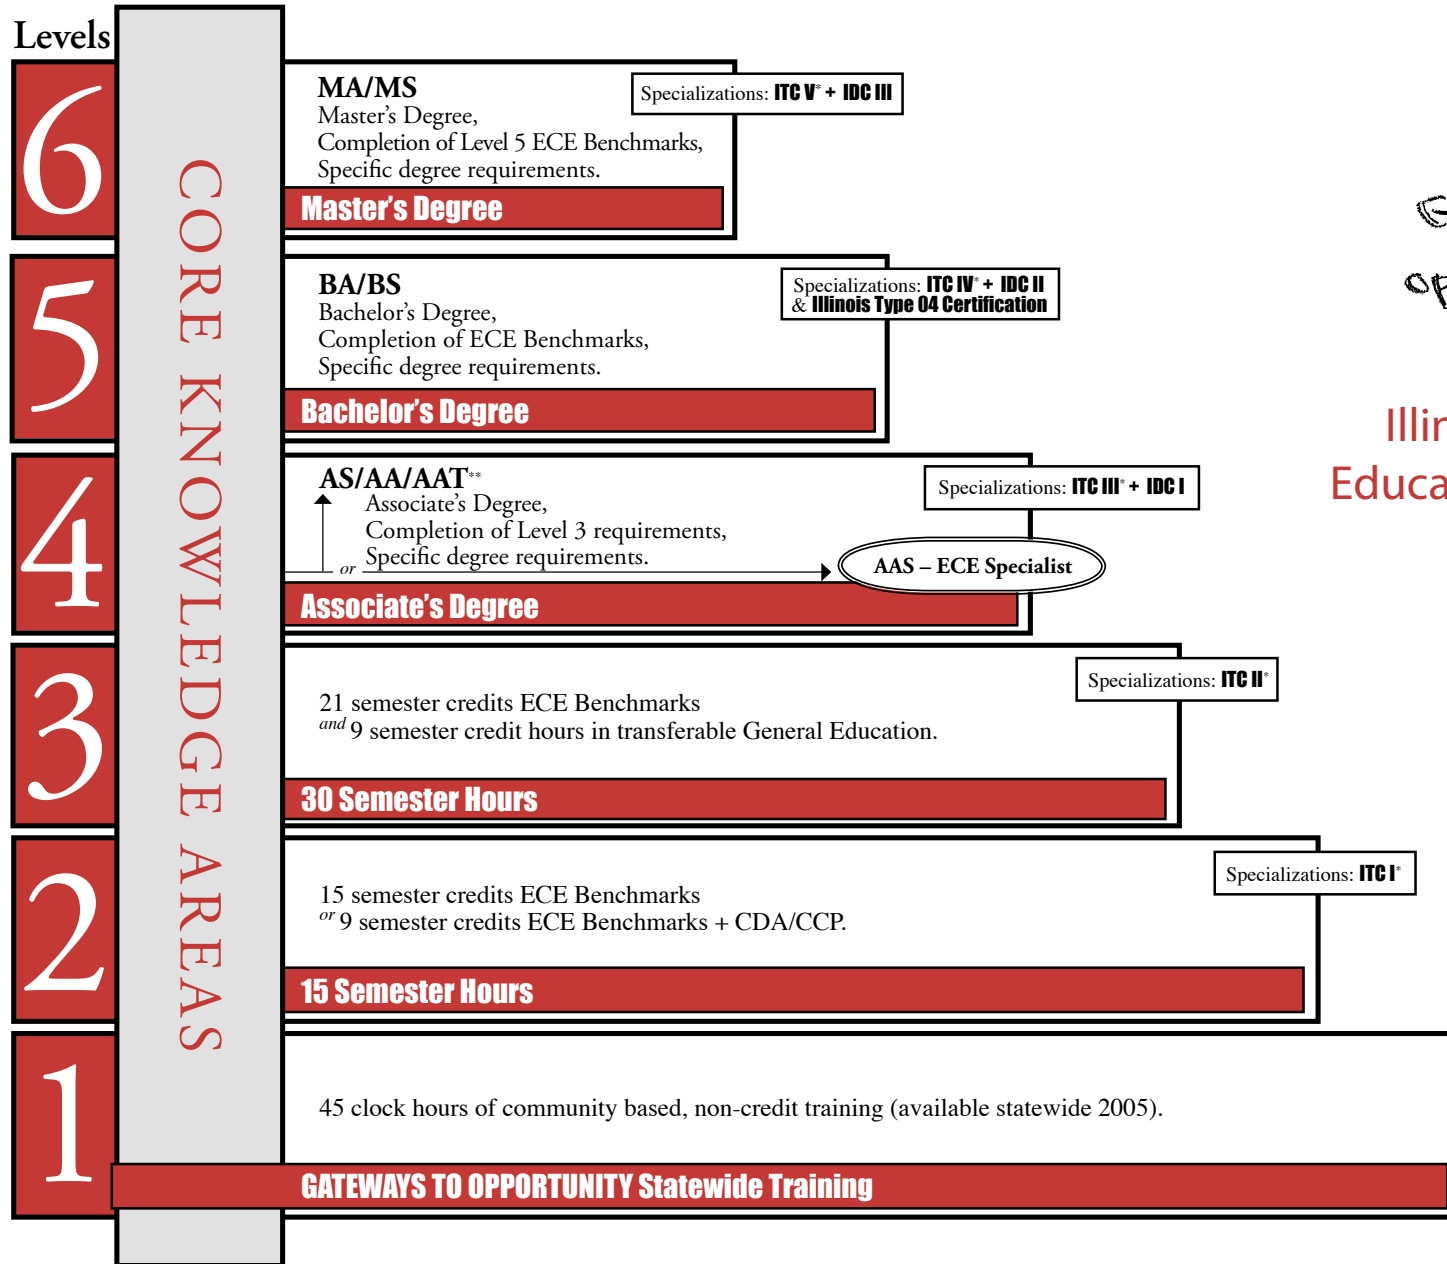

GATEWAYS  
TO  
OPPORTUNITY

## Illinois Early Care & Education Career Lattice

Credential Specializations Key:

**IDC:** Illinois Director Credential • **ITC:** Infant Toddler Credential (\*available 2006)

Levels 2-6 - availability not yet determined AAT - \*\*available 2006